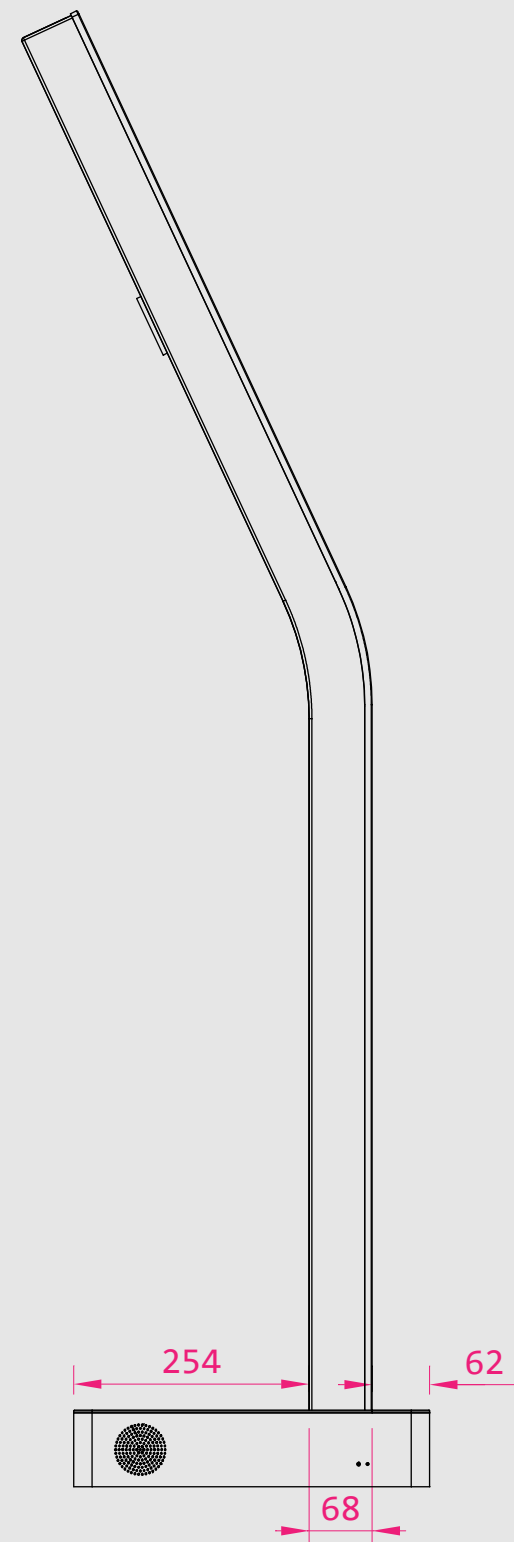

CrystalKiosk

Technical Drawing