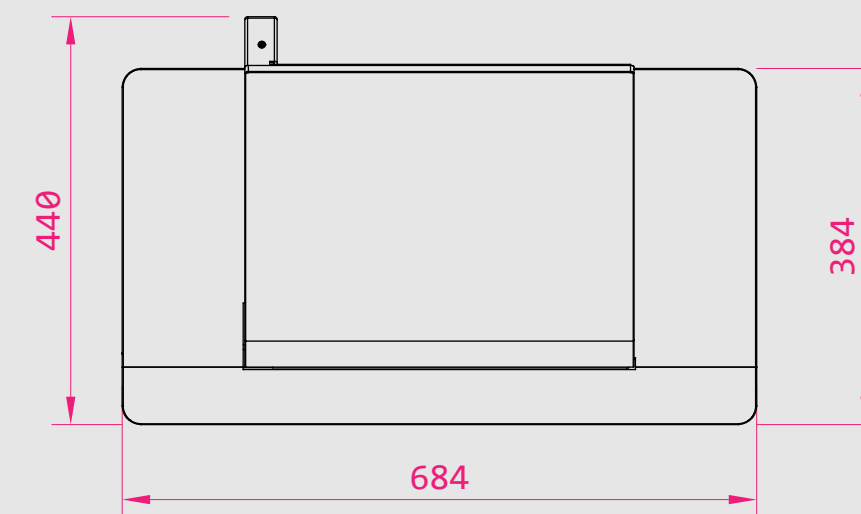

CrystalKiosk

Technical Drawing