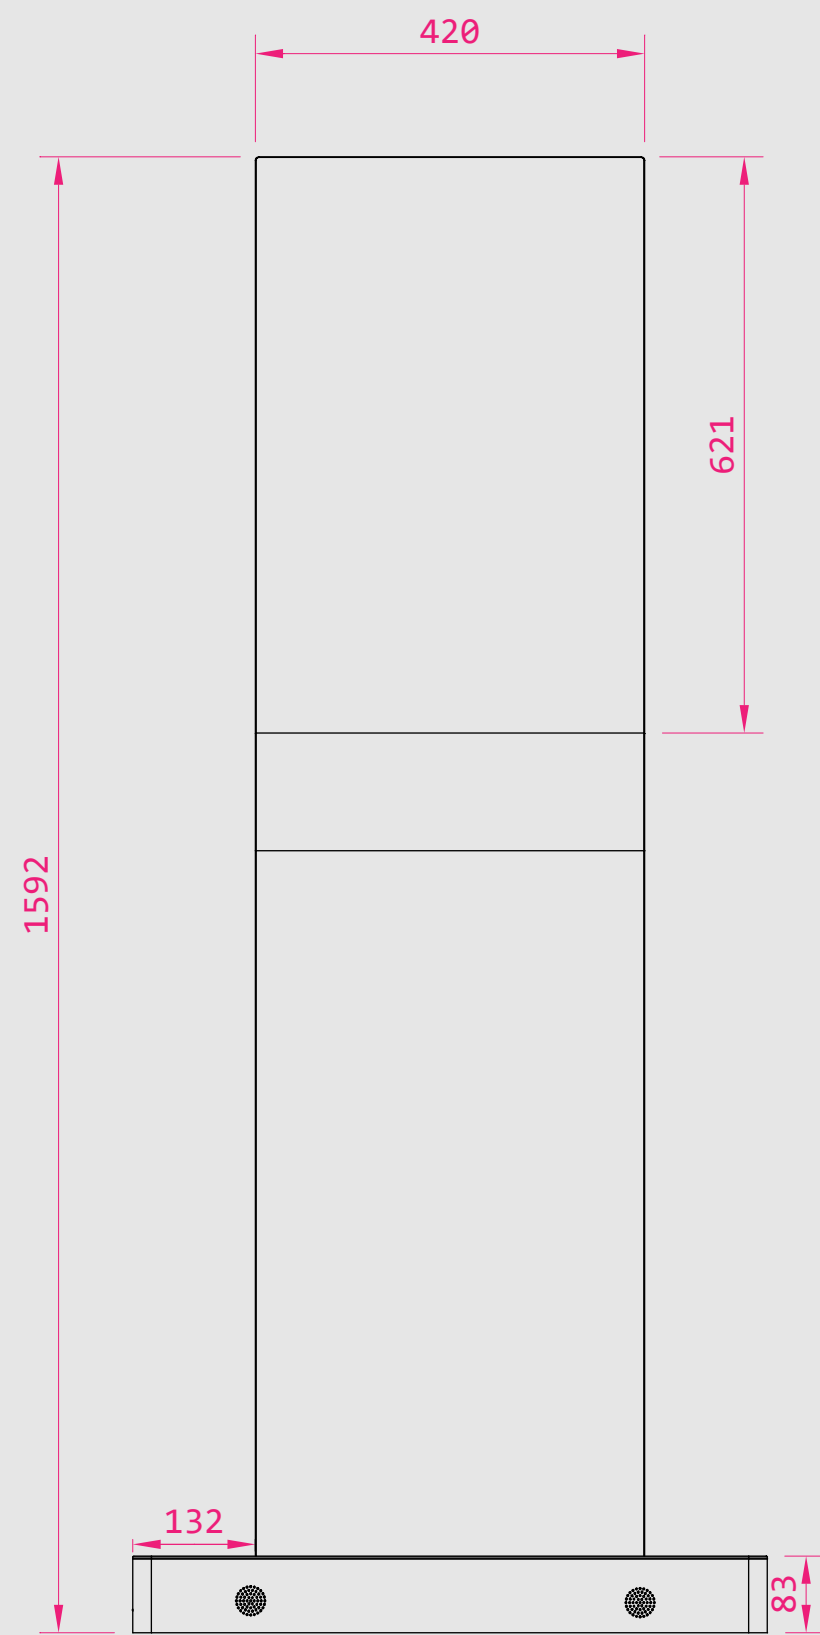

CrystalKiosk

Technical Drawing