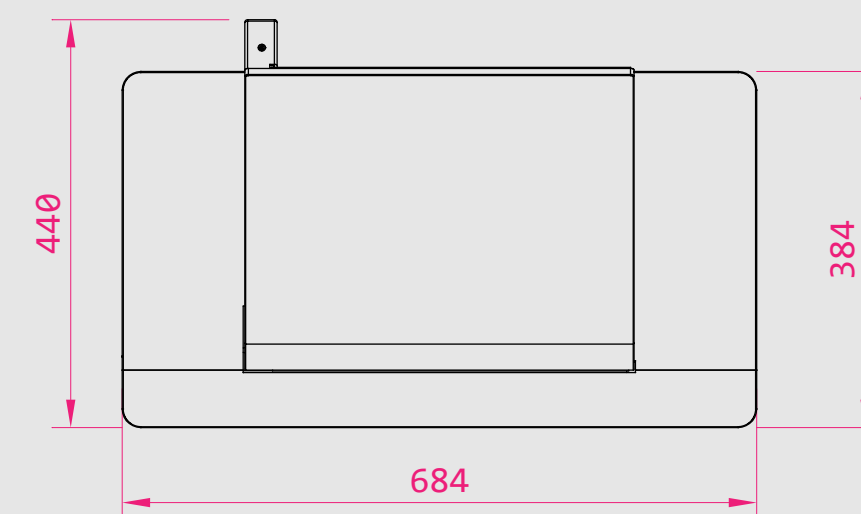

CrystalKiosk

Technical Drawing