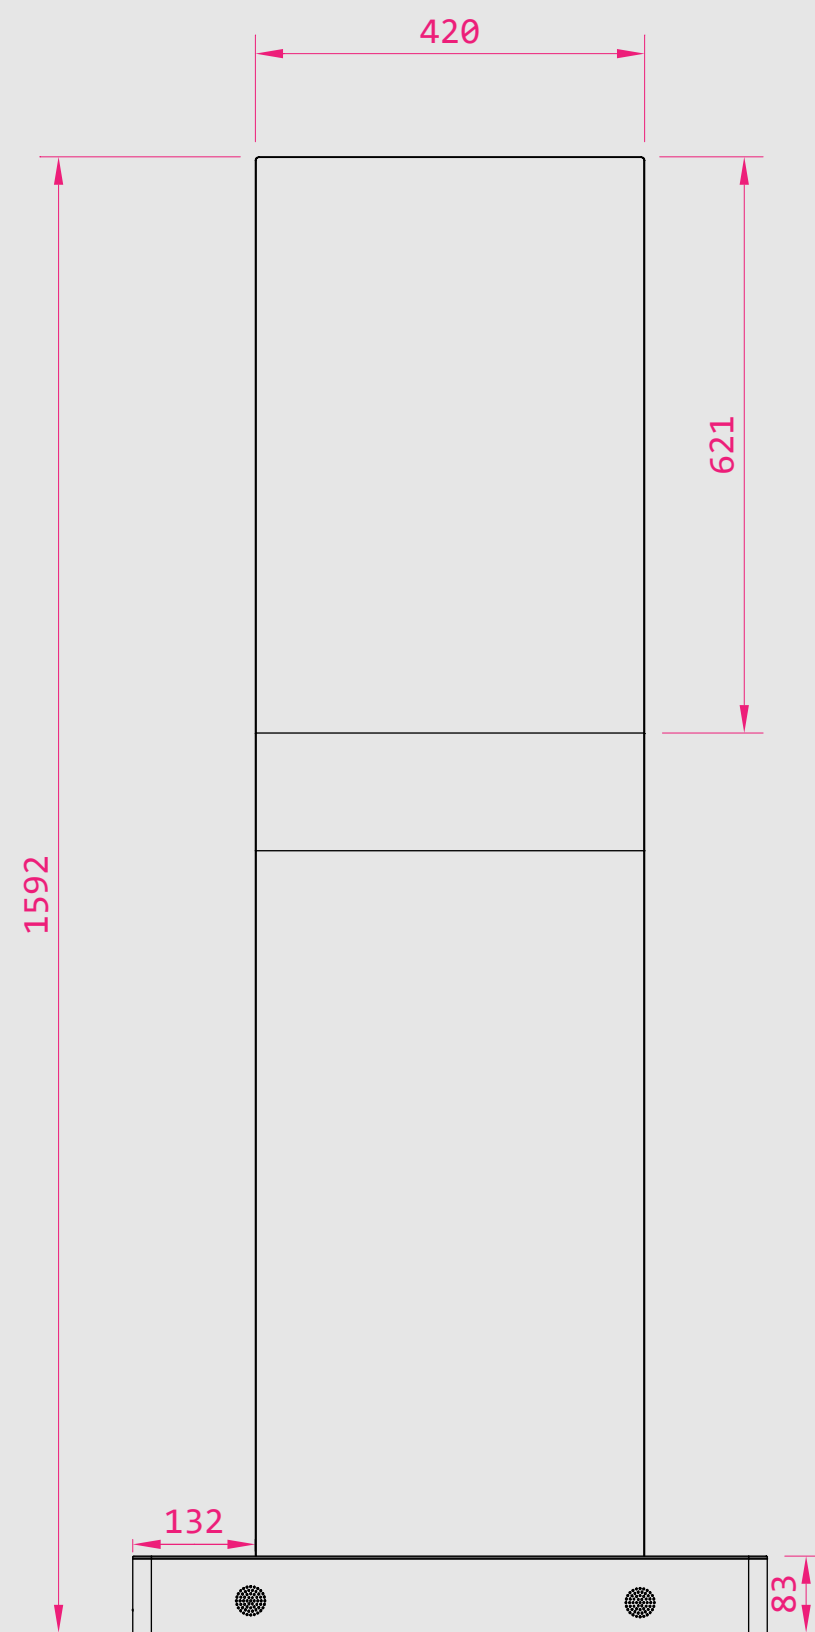

CrystalKiosk

Technical Drawing