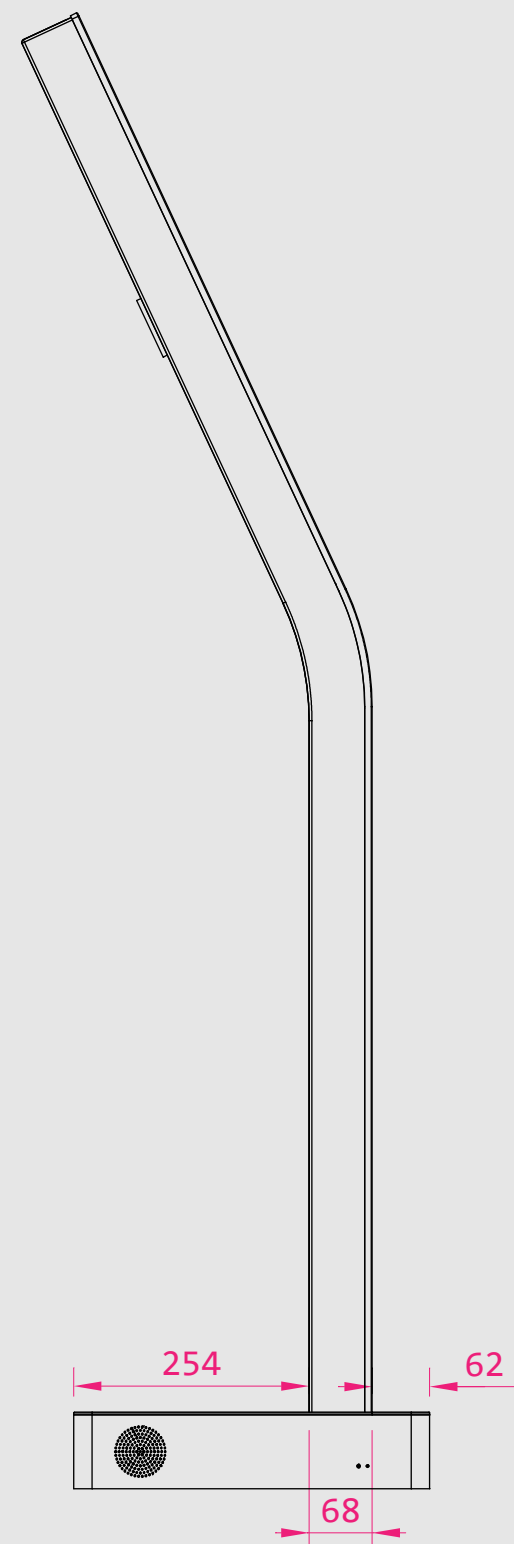

CrystalKiosk

Technical Drawing