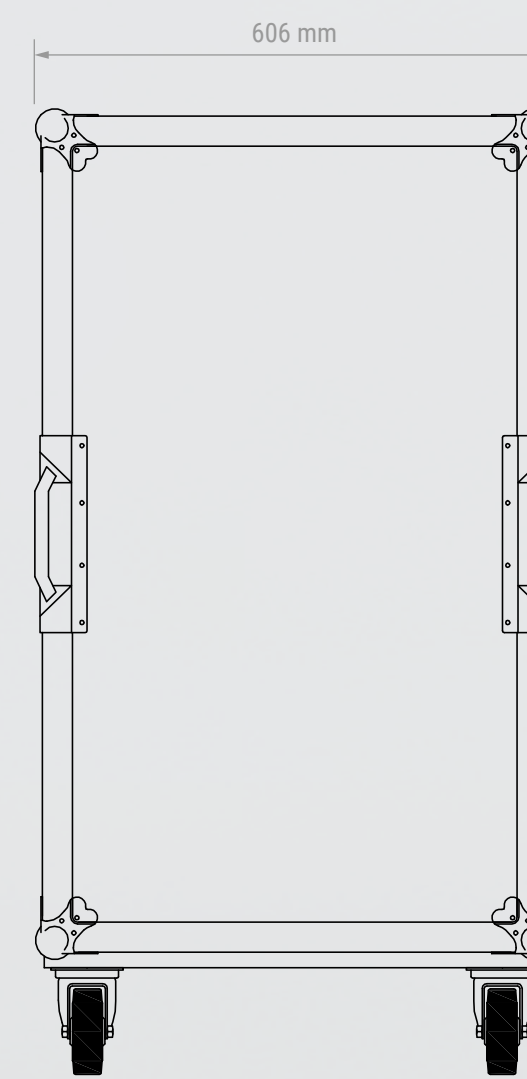

WOW!Box

Flight Case

All measurements are in millimeter. Images are simulated and for illustration purposes only.