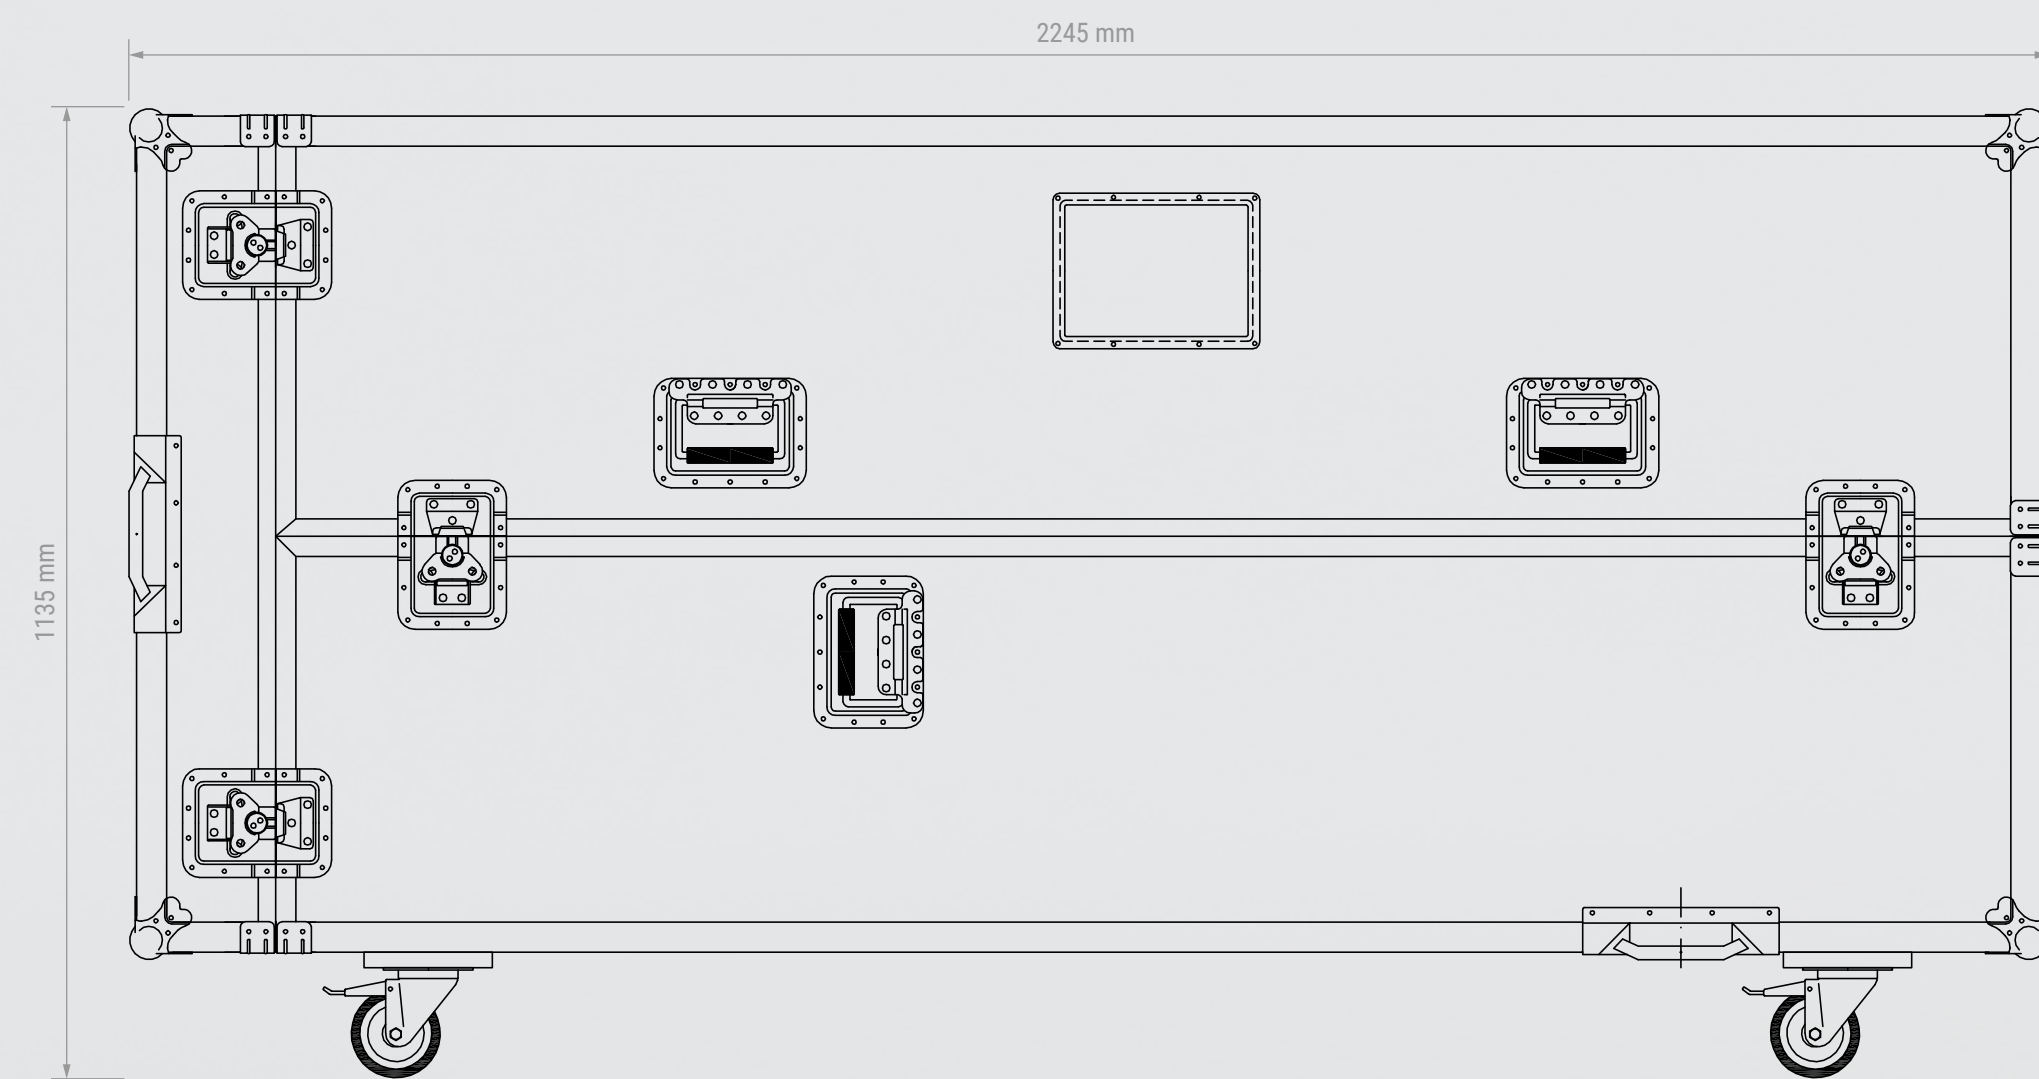

WOW!Box

Flight Case

All measurements are in millimeter. Images are simulated and for illustration purposes only.