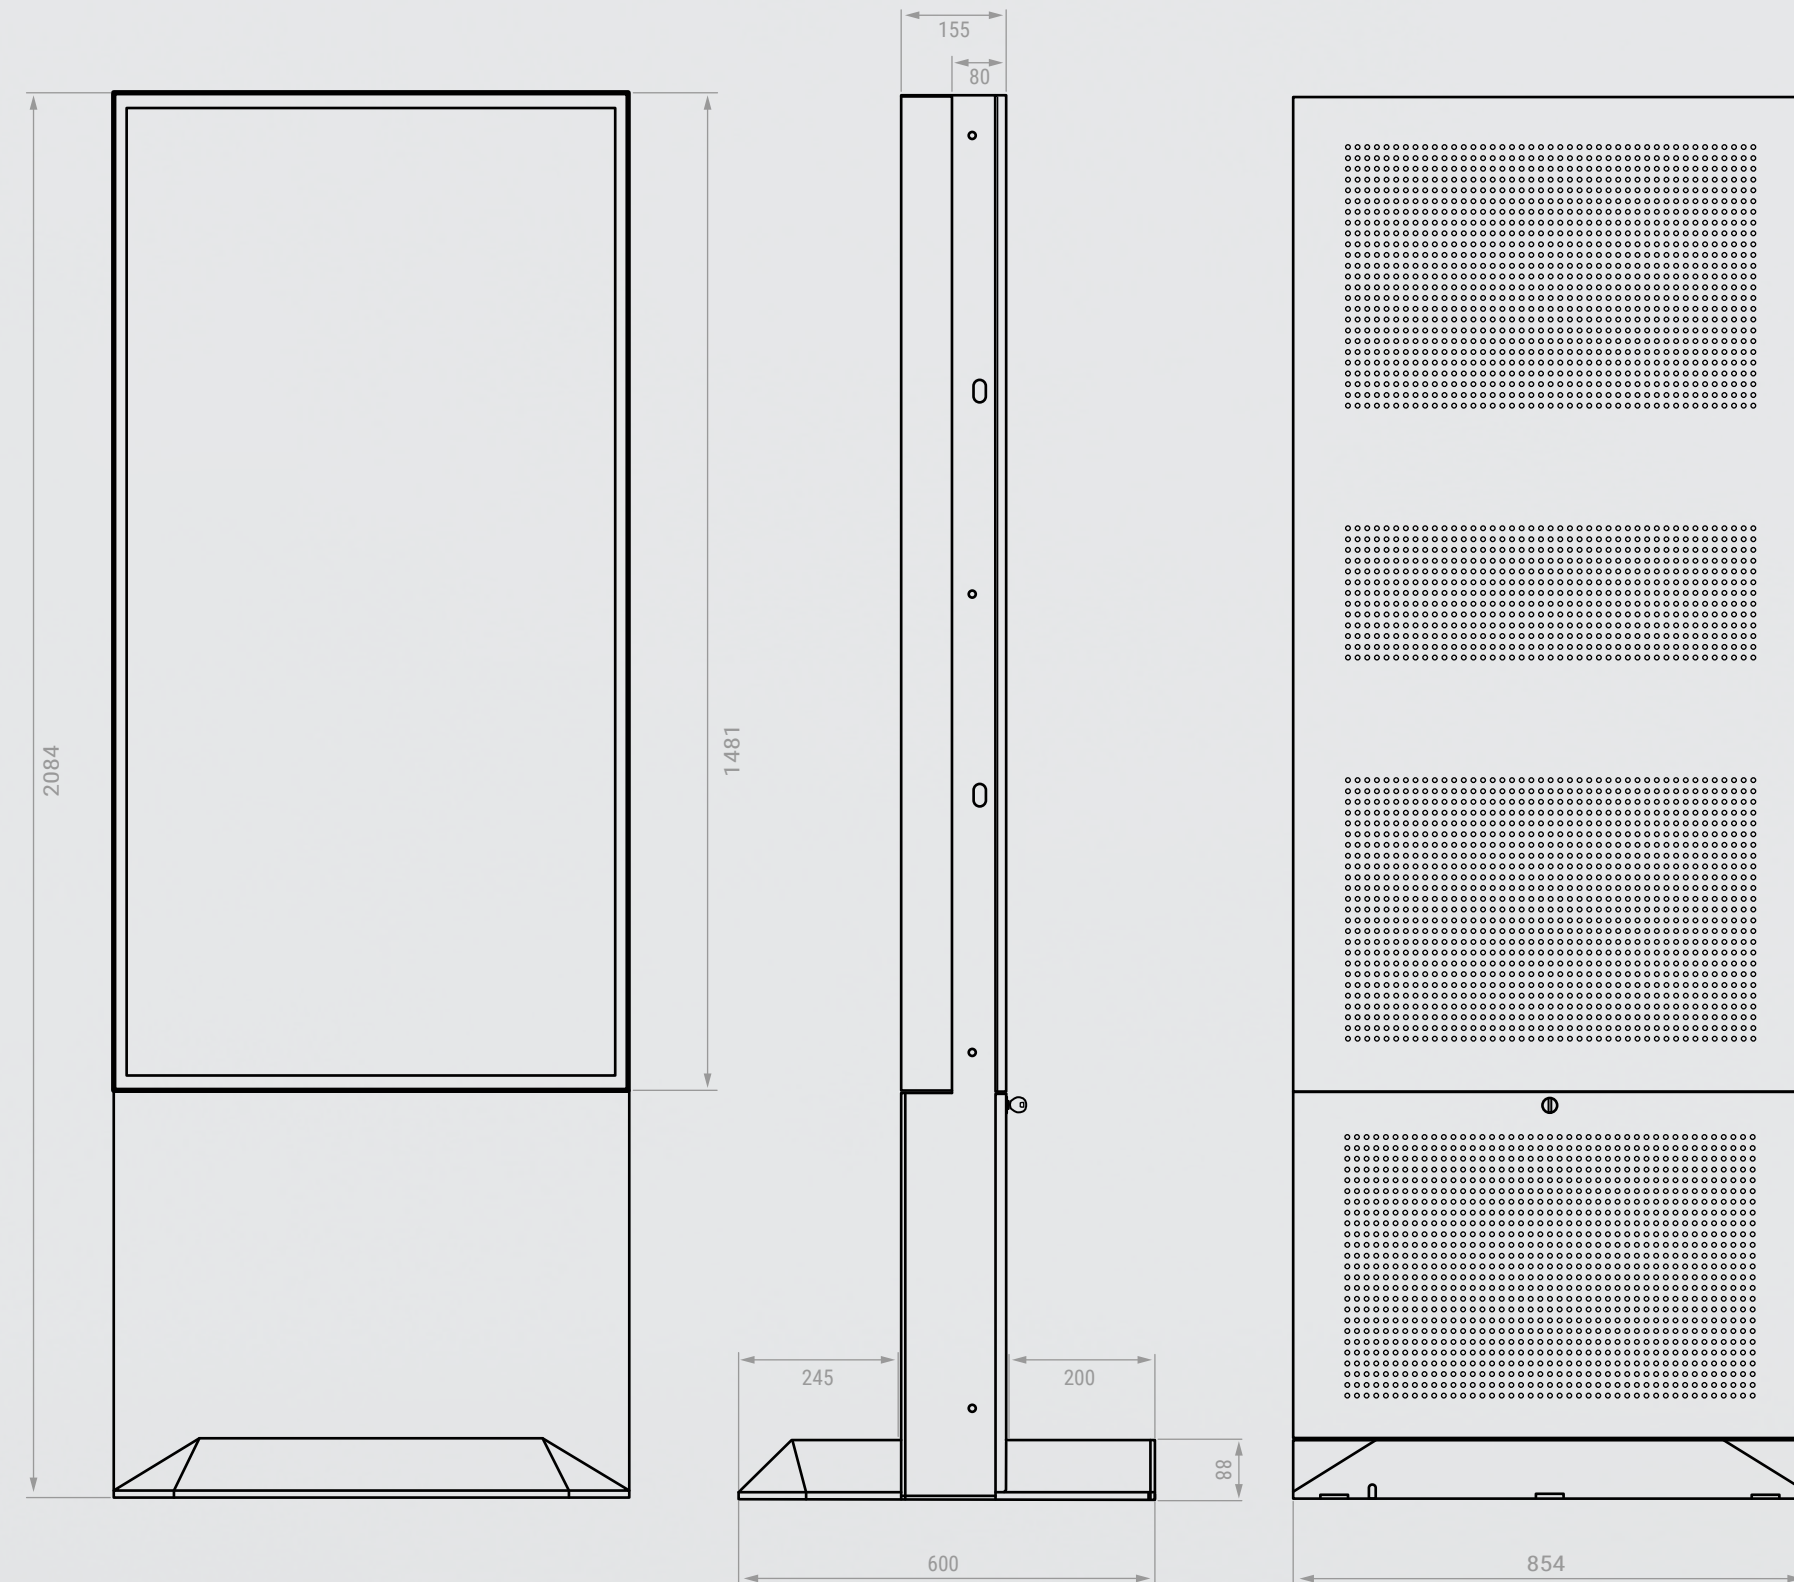

WOW!Box

AS3D-Plug&Play Display Totem

All measurements are in millimeter. Images are simulated and for illustration purposes only.

- Type › Display Stele
- Mount › Floor Stand
Wall Installation
Floor anchoring
- Orientation › Portrait
- Housing › Metal & Tempered Glass
- Color › Black
- Weight › 200KG
- Screen Diagonal › 65 inch
- Aspect Ratio › 9:16
- Resolution › 2160x3840
- Display Colors › 1.07 Billion colors
- Refresh Rate › 60Hz
- Display Area › 804(H) x 1428(V) mm
- Brightness › 800 cd/m² (full white)
- Contrast Ratio › 1400:1 (typical)
- Response Time › 5 ms (typical)
- Sound System › stereo amplifier with
2x 15W surface sound transducers
- 3D Filter Type › Lenticular
- View Number › 9 views
- Viewing Distance › 2.5m - 5.0m
- 3D viewing Angle › ca. 120°
- Power supply › 100 ~ 240V AC, 50~60Hz
- max. Power Consumption › 500W
- Operating Ambient Temp. › 0° to 35°
- Storage Temperature › -20° to 60°
- Operating Ambient Humidity › 10% to 90%
- integrated Playback PC › Intel i7 10700, 32GB DDR4 RAM, 500GB m.2 / NVMe
SSD, NVIDIA RTX4070 Ti 12GB graphics,
802.11b/g/n/ac wifi + BlueTooth, LTE Module,
Windows 10 Enterprise IoT EN
- 3D Interactive › Unity3D, United Screens ModelViewer
- 3D Video Player › United Screens ioPlayer 2.0
- 3D Video Formats › 9-Tile, 9View Multi-Stream, 2D+Depth
- Accessories › Touch-Terminal, Passepartout, Foiling
- Support › TeamViewer

UNITED
SCREENS GMBH

United Screens GmbH
 info@united-screens.tv
 www.united-screens.tv
 +49 40 571 996 47

WOW!Box

Remote Touch Terminal

- Type › Terminal with Windows® tablet
- Model › Surface Go 2
- Mount › Floor Stand
- Housing › Metal
- Color › Black
- Weight › 7KG
- Screen Diagonal › 10.5 inch
- Touch › Capacitive multi-touch
- Aspect Ratio › 3:2
- Resolution › 1920x1280
- Display Colors › 1.07 Billion colors
- Processor › Intel® Pentium® Gold 4425Y
- Operating time (min.) › 12h
- integrated Powerbank › Xtorm Titan 60W 24.000mAh
- Charger › AC Adapter USB-C Power Delivery 90W