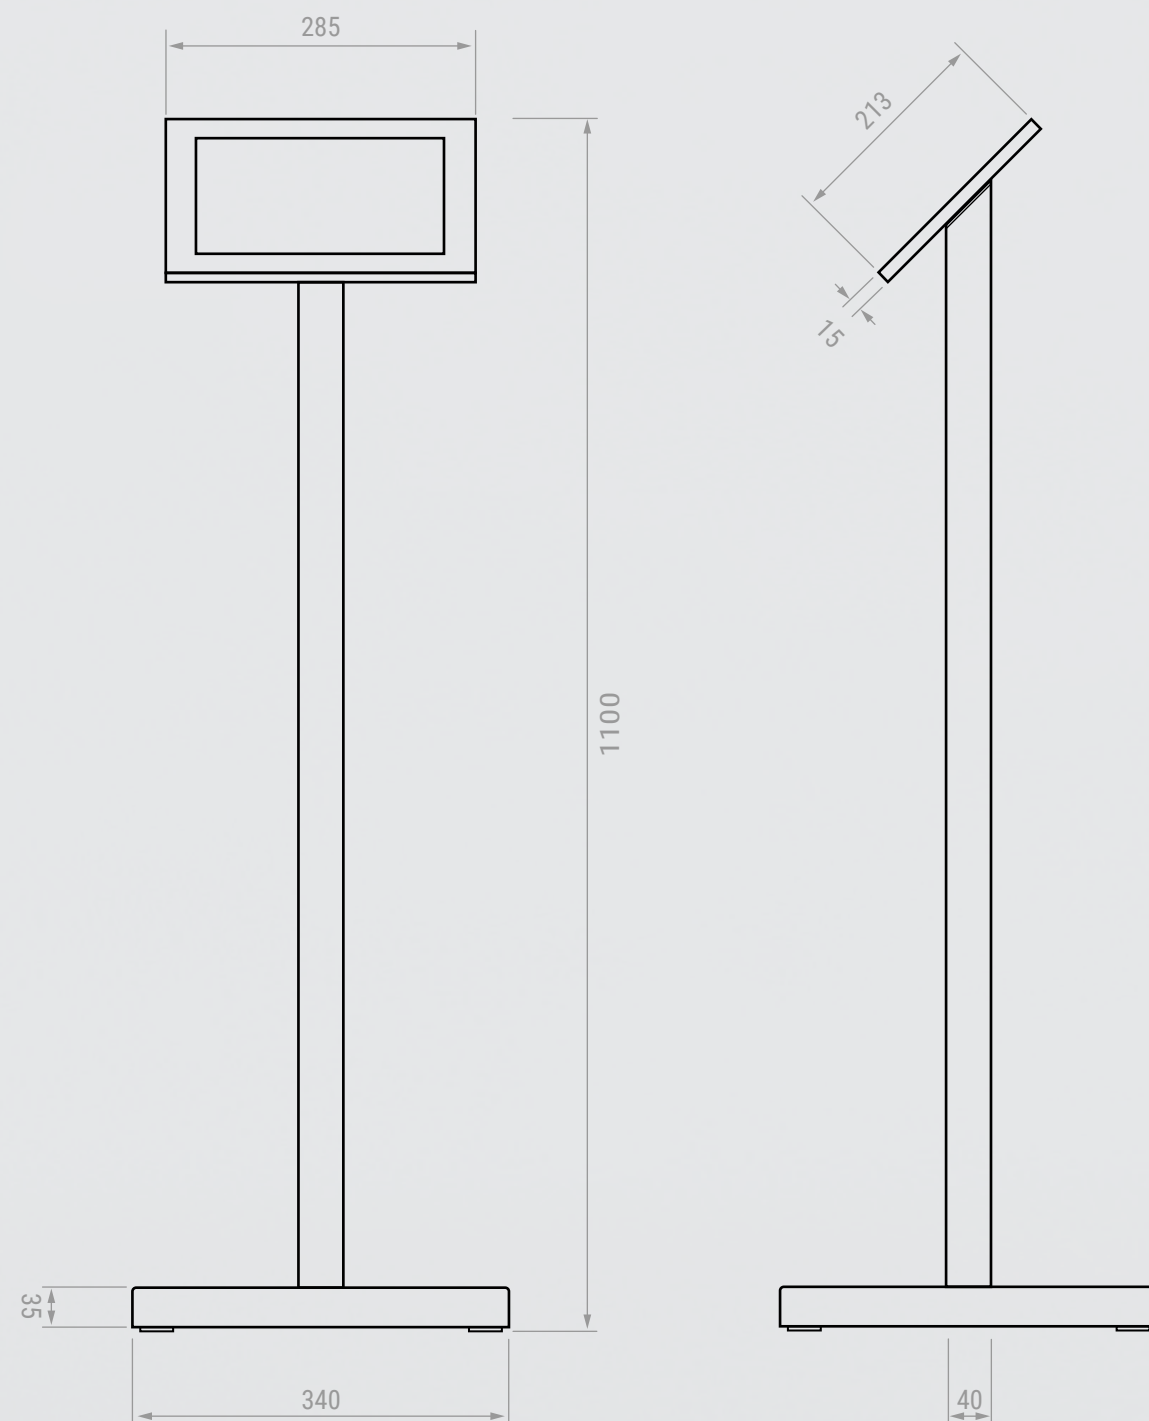

WOW!Box

AS3D-Plug&Play Display Totem

All measurements are in millimeter. Images are simulated and for illustration purposes only.

- Type › Display Stele
- Mount › Floor Stand
Wall Installation
Floor anchoring
- Orientation › Portrait
- Housing › Metal & Tempered Glass
- Color › Black
- Weight › 200KG
- Screen Diagonal › 65 inch
- Aspect Ratio › 9:16
- Resolution › 2160x3840
- Display Colors › 1.07 Billion colors
- Refresh Rate › 60Hz
- Display Area › 804(H) x 1428(V) mm
- Brightness › 800 cd/m² (full white)
- Contrast Ratio › 1400:1 (typical)
- Response Time › 5 ms (typical)
- Sound System › stereo amplifier with
2x 15W surface sound transducers
- 3D Filter Type › Lenticular
- View Number › 9 views
- Viewing Distance › 2.5m - 5.0m
- 3D viewing Angle › ca. 120°
- Power supply › 100 ~ 240V AC, 50~60Hz
- max. Power Consumption › 500W
- Operating Ambient Temp. › 0° to 35°
- Storage Temperature › -20° to 60°
- Operating Ambient Humidity › 10% to 90%
- integrated Playback PC › Intel i7 10700, 32GB DDR4 RAM, 500GB m.2 / NVMe
SSD, NVIDIA RTX4070 Ti 12GB graphics,
802.11b/g/n/ac wifi + BlueTooth, LTE Module,
Windows 10 Enterprise IoT EN
- 3D Interactive › Unity3D, United Screens ModelViewer
- 3D Video Player › United Screens ioPlayer 2.0
- 3D Video Formats › 9-Tile, 9View Multi-Stream, 2D+Depth
- Accessories › Touch-Terminal, Passepartout, Foiling
- Support › TeamViewer

UNITED
SCREENS GMBH

United Screens GmbH
 info@united-screens.tv
 www.united-screens.tv
 +49 40 571 996 47

WOW!Box

Remote Touch Terminal

- Type › Terminal with Windows® tablet
- Model › Surface Go 2
- Mount › Floor Stand
- Housing › Metal
- Color › Black
- Weight › 7KG
- Screen Diagonal › 10.5 inch
- Touch › Capacitive multi-touch
- Aspect Ratio › 3:2
- Resolution › 1920x1280
- Display Colors › 1.07 Billion colors
- Processor › Intel® Pentium® Gold 4425Y
- Operating time (min.) › 12h
- integrated Powerbank › Xtorm Titan 60W 24.000mAh
- Charger › AC Adapter USB-C Power Delivery 90W